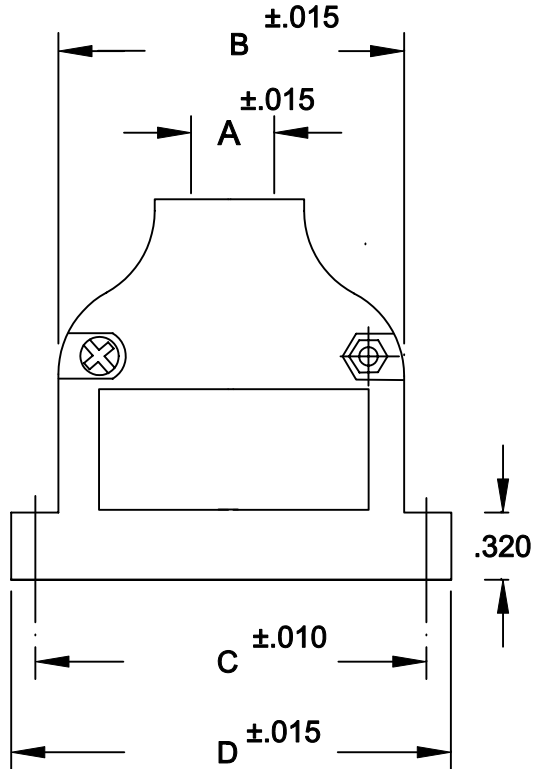

DESCRIPTION: **994 SERIES ETHERNET STRAIGHT BACKSHELL**

**BACKSHELL KIT INCLUDES:**

- (2) BACKSHELL HALVES
- (2) HOUSING SCREWS
- (2) HOUSING NUTS

994-XXX-XXXRXX1

SERIES \_\_\_\_\_  
 POSITIONS \_\_\_\_\_  
 009  
 015  
 025  
 MATERIAL \_\_\_\_\_  
 030 = ZINC  
 COLOR: \_\_\_\_\_  
 12 = NICKEL OVER COPPER  
 PUT-UPS \_\_\_\_\_  
 1 = KIT

SIZE	A	B	C	D	E	F
9 POS	.433	.790	.984	1.244	1.82	.614
15 POS	.433	1.135	1.312	1.575	1.82	.665
25 POS	.433	1.640	1.852	2.106	1.82	.630

**MATERIAL: DIE-CAST ZINC ALLOY**

**NICKEL PLATED  
 RoHS COMPLIANT**

DATE:  
**9-15-05**

CHECKED:

DATE:

**NorComp**

SCALE \_\_\_\_\_ SHEET OF \_\_\_\_\_ REV **1**

DWG NO. **994-0XX-030R121**