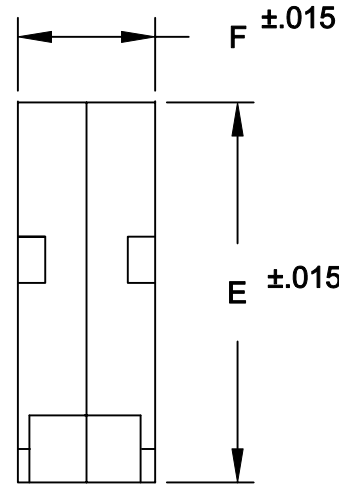

DESCRIPTION: **994 SERIES ETHERNET STRAIGHT BACKSHELL**

**BACKSHELL KIT INCLUDES:**

- (2) BACKSHELL HALVES
- (2) HOUSING SCREWS
- (2) HOUSING NUTS

994-XXX-XXXRXX1

SERIES \_\_\_\_\_  
 POSITIONS \_\_\_\_\_  
 009  
 015  
 025  
 MATERIAL \_\_\_\_\_  
 030 = ZINC  
 COLOR: \_\_\_\_\_  
 12 = NICKEL OVER COPPER  
 PUT-UPS \_\_\_\_\_  
 1 = KIT

SIZE	A	B	C	D	E	F
9 POS	.433	.790	.984	1.244	1.82	.614
15 POS	.433	1.135	1.312	1.575	1.82	.665
25 POS	.433	1.640	1.852	2.106	1.82	.630

**MATERIAL: DIE-CAST ZINC ALLOY**

**NICKEL PLATED  
 RoHS COMPLIANT**

DATE:  
**9-15-05**

CHECKED:

DATE:

**NorComp**

SCALE \_\_\_\_\_ SHEET OF \_\_\_\_\_ REV **1**

DWG NO. **994-0XX-030R121**